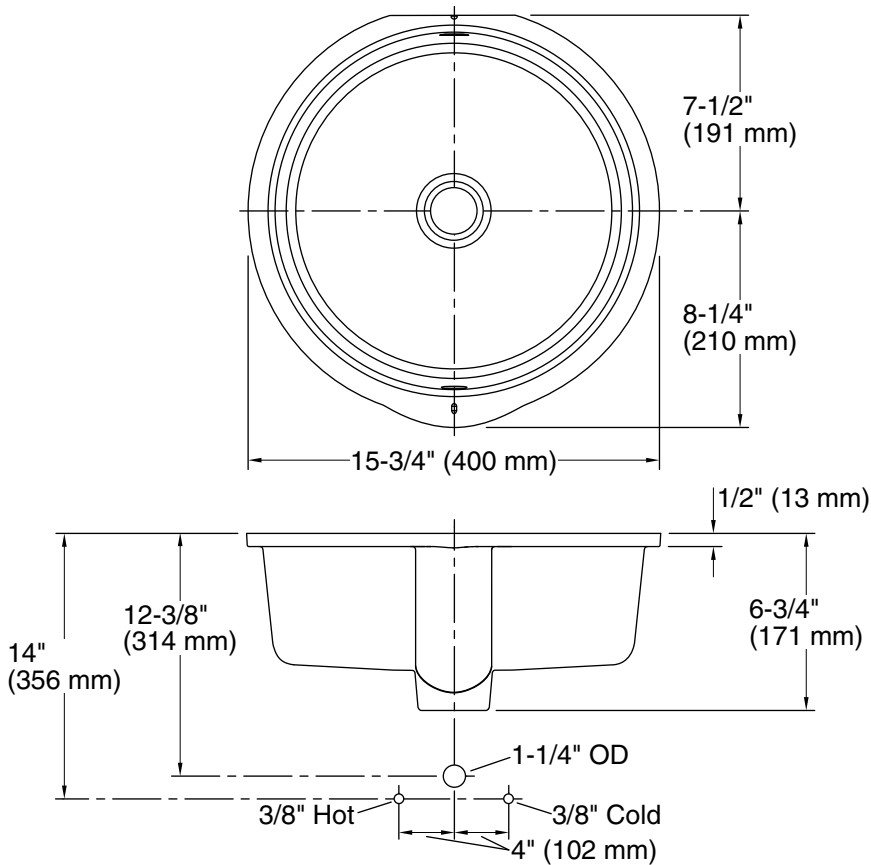

### Features

- Geometric circular basin with vertical sides.
- Overflow drain.
- No faucet holes; requires wall- or counter-mount faucet.
- 13-3/4" (349 mm) diameter.

### Technical Information

All product dimensions are nominal.

Bowl configuration:	Single
Installation:	Under-mount
Bowl area (Only):	Diameter: 13-3/4" (349 mm) Water depth: 3-1/8" (79 mm)
Drain hole:	1-3/4" (44 mm)
Template:	1109224-7, required, not included