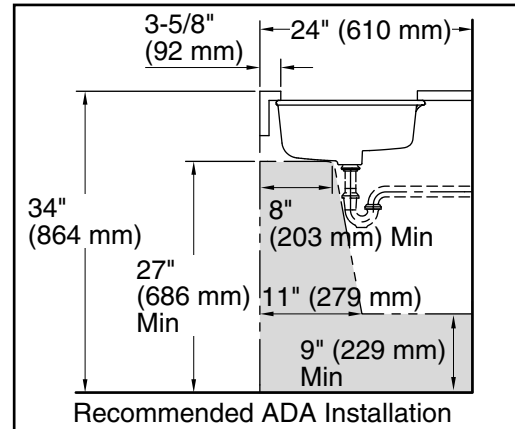

### Features

- Geometric circular basin with vertical sides.
- Overflow drain.
- No faucet holes; requires wall- or counter-mount faucet.
- 13-3/4" (349 mm) diameter.

### Technical Information

All product dimensions are nominal.

Bowl configuration:	Single
Installation:	Under-mount
Bowl area (Only):	Diameter: 13-3/4" (349 mm) Water depth: 3-1/8" (79 mm)
Drain hole:	1-3/4" (44 mm)
Template:	1109224-7, required, not included